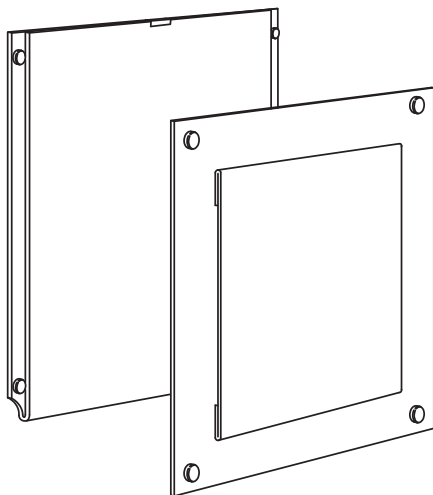

POSTER/INFORMATION KITS - WALL MOUNTED POSTER DISPLAYS

Wall Fixing

Acrylic Poster Frames
Wall Mounted using Spacers

Acrylic Poster Frames
Wall Mounted using Edge Grips

Frameless Poster Holder
Flat Wall Mounted

Acrylic Frame Types & Poster Insert Options

ACRYLIC ACCESSORIES

Easy Access Pockets Portrait or Landscape

Easy Access Acrylic Pockets are available in 1/8" clear acrylic with polished edges. Design to take various format posters, photos and documents. Also available in non-glare acrylic.

Choose from standard pocket size to fit your posters, photos, or documents.