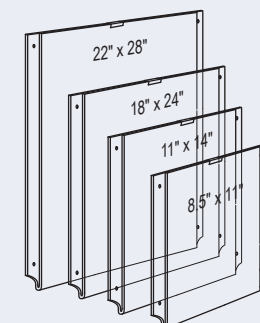

Acrylic Frame Types & Poster Insert Options

ACRYLIC ACCESSORIES

Easy Access Pockets Portrait or Landscape

Easy Access Acrylic Pockets are available in 1/8" clear acrylic with polished edges. Design to take various format posters, photos and documents. Also available in non-glare acrylic.

Choose from standard pocket size to fit your posters, photos, or documents.