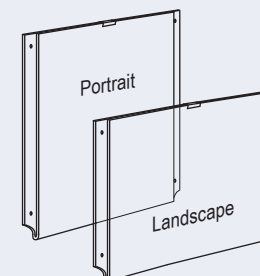

POSTER/INFORMATION KITS - WALL MOUNTED POSTER DISPLAYS

Wall Fixing

Acrylic Poster Frames
Wall Mounted using Spacers

Acrylic Poster Frames
Wall Mounted using Edge Grips

Frameless Poster Holder
Flat Wall Mounted

Acrylic Frame Types & Poster Insert Options

ACRYLIC ACCESSORIES

Easy Access Pockets Portrait or Landscape

Easy Access Acrylic Pockets are available in 1/8" clear acrylic with polished edges. Design to take various format posters, photos and documents. Also available in non-glare acrylic.

Choose from standard pocket size to fit your posters, photos, or documents.