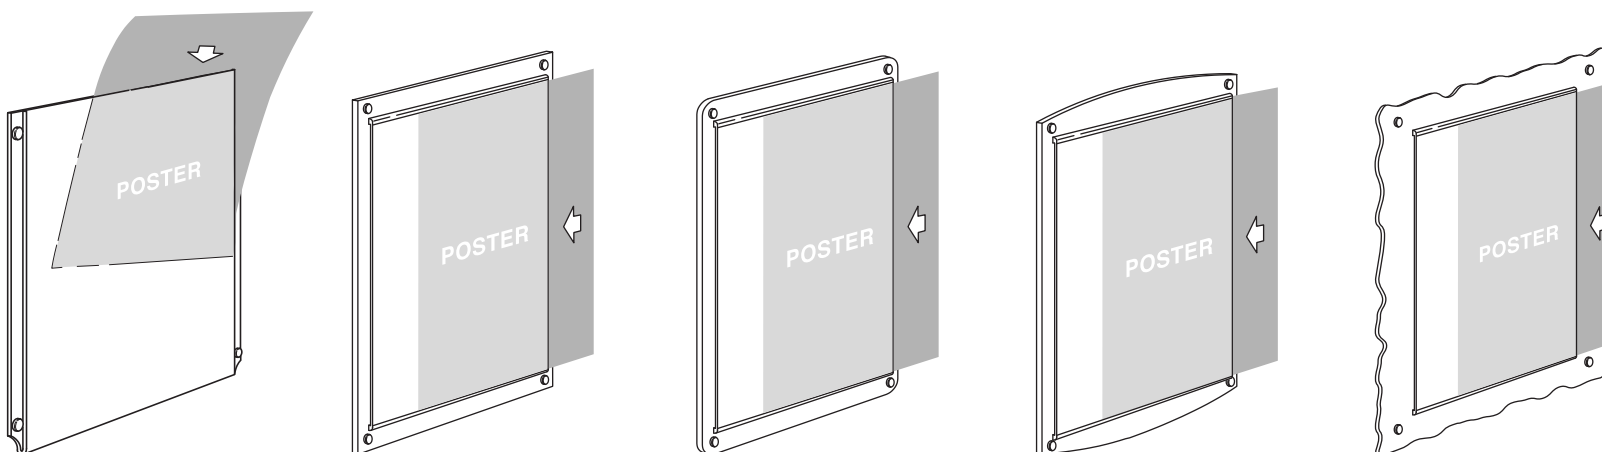

POSTER/INFORMATION KITS - WALL MOUNTED POSTER DISPLAYS

Wall Fixing

Acrylic Poster Frames
Wall Mounted using Spacers

Acrylic Poster Frames
Wall Mounted using Edge Grips

Frameless Poster Holder
Flat Wall Mounted

Acrylic Frame Types & Poster Insert Options

ACRYLIC ACCESSORIES

Easy Access Pockets Portrait or Landscape

Easy Access Acrylic Pockets are available in 1/8" clear acrylic with polished edges. Design to take various format posters, photos and documents. Also available in non-glare acrylic.

Choose from standard pocket size to fit your posters, photos, or documents.