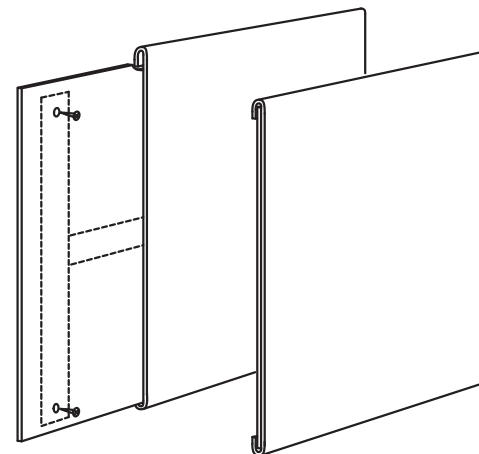

POSTER/INFORMATION KITS - WALL MOUNTED POSTER DISPLAYS

Wall Fixing

Acrylic Poster Frames
Wall Mounted using Spacers

Acrylic Poster Frames
Wall Mounted using Edge Grips

Frameless Poster Holder
Flat Wall Mounted

Acrylic Frame Types & Poster Insert Options

ACRYLIC ACCESSORIES

Easy Access Pockets Portrait or Landscape

Easy Access Acrylic Pockets are available in 1/8" clear acrylic with polished edges. Design to take various format posters, photos and documents. Also available in non-glare acrylic.

Choose from standard pocket size to fit your posters, photos, or documents.