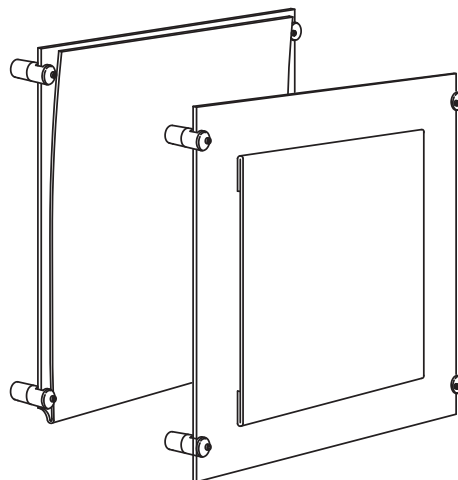

POSTER/INFORMATION KITS - WALL MOUNTED POSTER DISPLAYS

Wall Fixing

Acrylic Poster Frames
Wall Mounted using Spacers

Acrylic Poster Frames
Wall Mounted using Edge Grips

Frameless Poster Holder
Flat Wall Mounted

Acrylic Frame Types & Poster Insert Options

ACRYLIC ACCESSORIES

Easy Access Pockets Portrait or Landscape

Easy Access Acrylic Pockets are available in 1/8" clear acrylic with polished edges. Design to take various format posters, photos and documents. Also available in non-glare acrylic.

Choose from standard pocket size to fit your posters, photos, or documents.