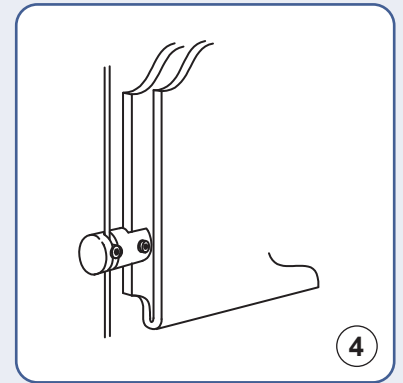

1.5mm Cable Display Systems - INSTALLATION GUIDELINES

Vertical Panel Fixing CG03 Single Support

Vertical Panel Fixing CG04 Double Support