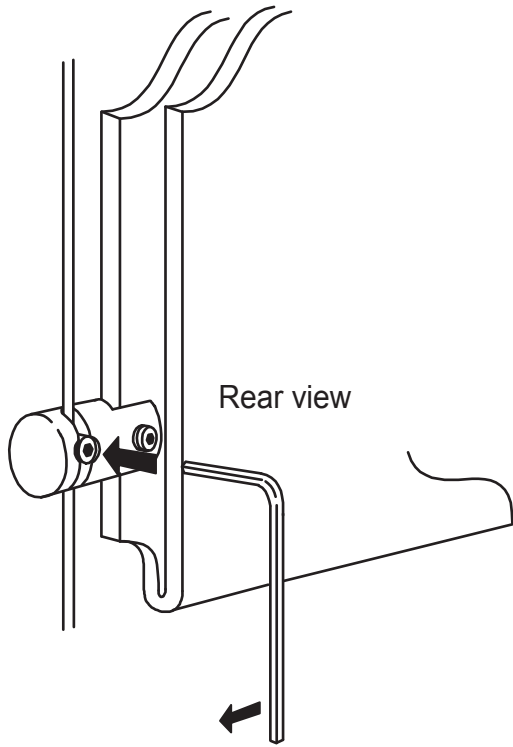

1.5mm Cable Display Systems - INSTALLATION GUIDELINES

Vertical Panel Fixing CG03 Single Support

Vertical Panel Fixing CG04 Double Support