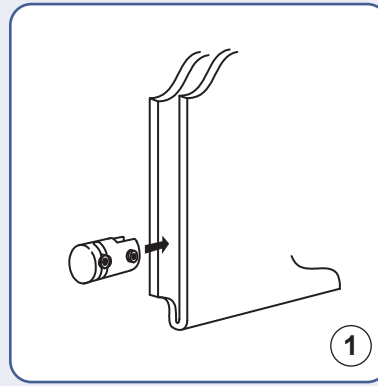

1.5mm Cable Display Systems - INSTALLATION GUIDELINES

Vertical Panel Fixing CG03 Single Support

Vertical Panel Fixing CG04 Double Support