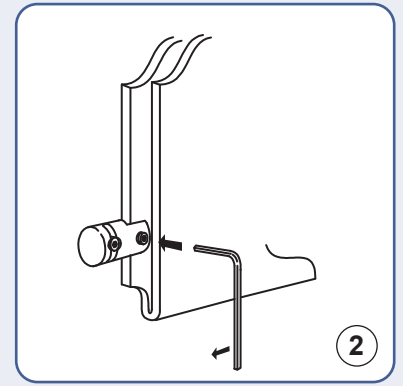

1.5mm Cable Display Systems - INSTALLATION GUIDELINES

Vertical Panel Fixing CG03 Single Support

Vertical Panel Fixing CG04 Double Support