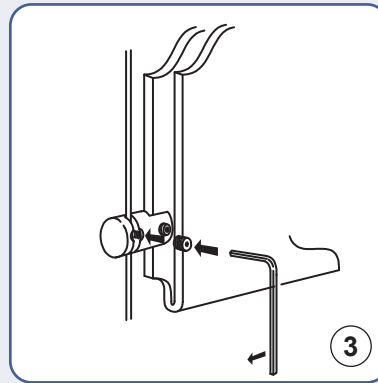

1.5mm Cable Display Systems - INSTALLATION GUIDELINES

Vertical Panel Fixing CG03 Single Support

Vertical Panel Fixing CG04 Double Support