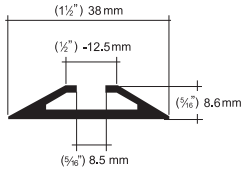

Wall Assembly