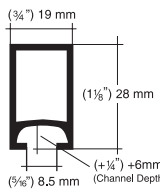

ACD Threshold Channel

Floor Assembly

AT

PC01-Q

QUICK FIT TOGGLE - Brass toggle that screws into the top end of a cable or wall fitting. Unit fits directly into almost any make of channel.

Toggle bolt
Brackets can be mounted either way up to suit installation