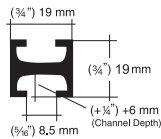

ACD Threshold Channel

Floor Assembly

AT

PC01-Q

QUICK FIT TOGGLE - Brass toggle that screws into the top end of a cable or wall fitting. Unit fits directly into almost any make of channel.

Toggle bolt
Brackets can be mounted either way up to suit installation