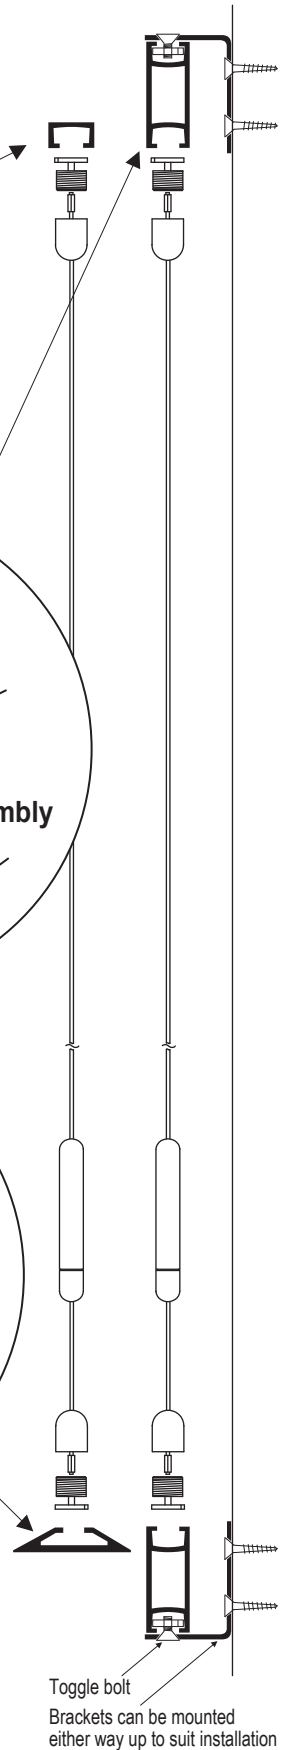

Gallery Display Systems - CHANNEL ASSEMBLY

Rebate

①

Threshold

②

Double Sided

③

Double Sided

④

Profile

⑤

UNLOCKED

LOCKED

Various Type of Channel

Ceiling Assembly

Wall Assembly

ACD Threshold Channel

Floor Assembly

AT

PC01-Q

QUICK FIT TOGGLE - Brass toggle that screws into the top end of a cable or wall fitting. Unit fits directly into almost any make of channel.

Toggle bolt
Brackets can be mounted either way up to suit installation

MOUNTING OPTIONS

DRAWN BY	IV	TITLE	Channel Assembly		
DATE	1/12/02	SCALE	NTS	TYPE	Gallery Systems
		DRWG REF.	Instructions - PDF		