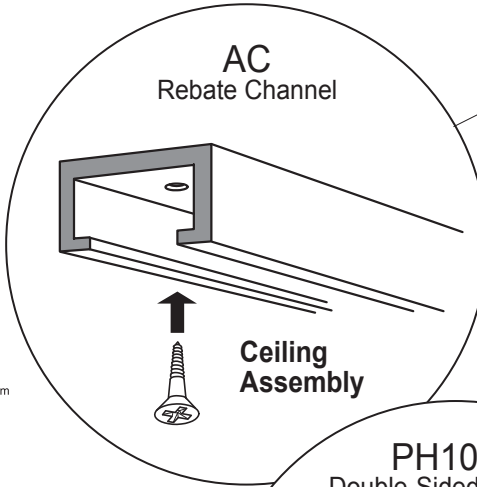

④

Profile

⑤

UNLOCKED

LOCKED

Various Type of Channel

Ceiling Assembly

Wall Assembly

ACD Threshold Channel

Floor Assembly

AT

PC01-Q

QUICK FIT TOGGLE - Brass toggle that screws into the top end of a cable or wall fitting. Unit fits directly into almost any make of channel.

Toggle bolt
Brackets can be mounted either way up to suit installation