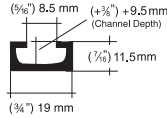

Various Type of Channel