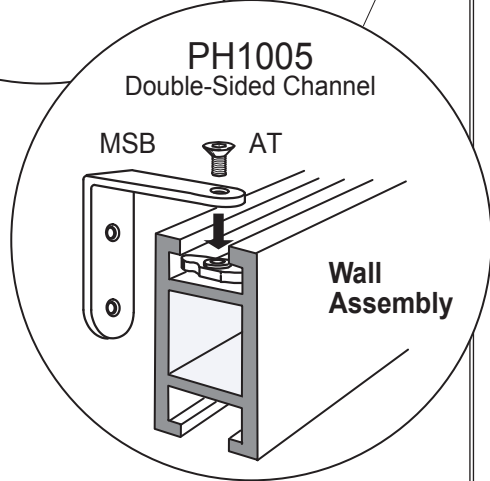

④

Profile

⑤

UNLOCKED

LOCKED

Various Type of Channel

Ceiling Assembly

Wall Assembly

ACD Threshold Channel

Floor Assembly

AT

PC01-Q

QUICK FIT TOGGLE - Brass toggle that screws into the top end of a cable or wall fitting. Unit fits directly into almost any make of channel.

Toggle bolt
Brackets can be mounted either way up to suit installation