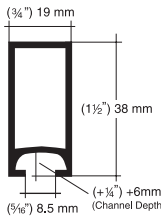

ACD Threshold Channel

Floor Assembly

AT

PC01-Q

QUICK FIT TOGGLE - Brass toggle that screws into the top end of a cable or wall fitting. Unit fits directly into almost any make of channel.

Toggle bolt
Brackets can be mounted either way up to suit installation