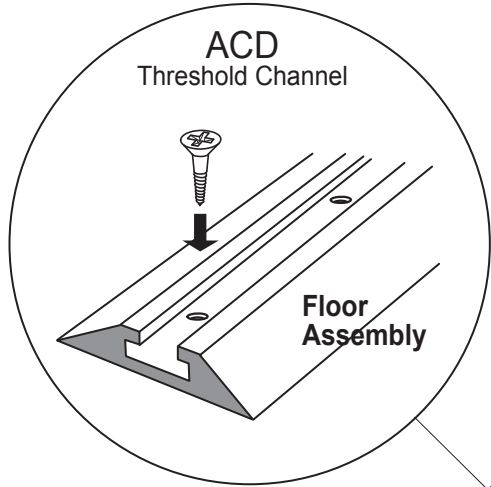

④

Profile

⑤

UNLOCKED

LOCKED

Various Type of Channel

Ceiling Assembly

Wall Assembly

ACD Threshold Channel

Floor Assembly

AT

PC01-Q

QUICK FIT TOGGLE - Brass toggle that screws into the top end of a cable or wall fitting. Unit fits directly into almost any make of channel.

Toggle bolt
Brackets can be mounted either way up to suit installation