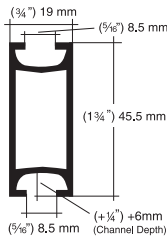

ACD Threshold Channel

Floor Assembly

AT

PC01-Q

QUICK FIT TOGGLE - Brass toggle that screws into the top end of a cable or wall fitting. Unit fits directly into almost any make of channel.

Toggle bolt
Brackets can be mounted either way up to suit installation