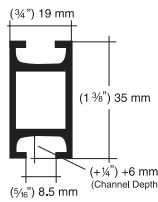

ACD Threshold Channel

Floor Assembly

AT

PC01-Q

QUICK FIT TOGGLE - Brass toggle that screws into the top end of a cable or wall fitting. Unit fits directly into almost any make of channel.

Toggle bolt
Brackets can be mounted either way up to suit installation