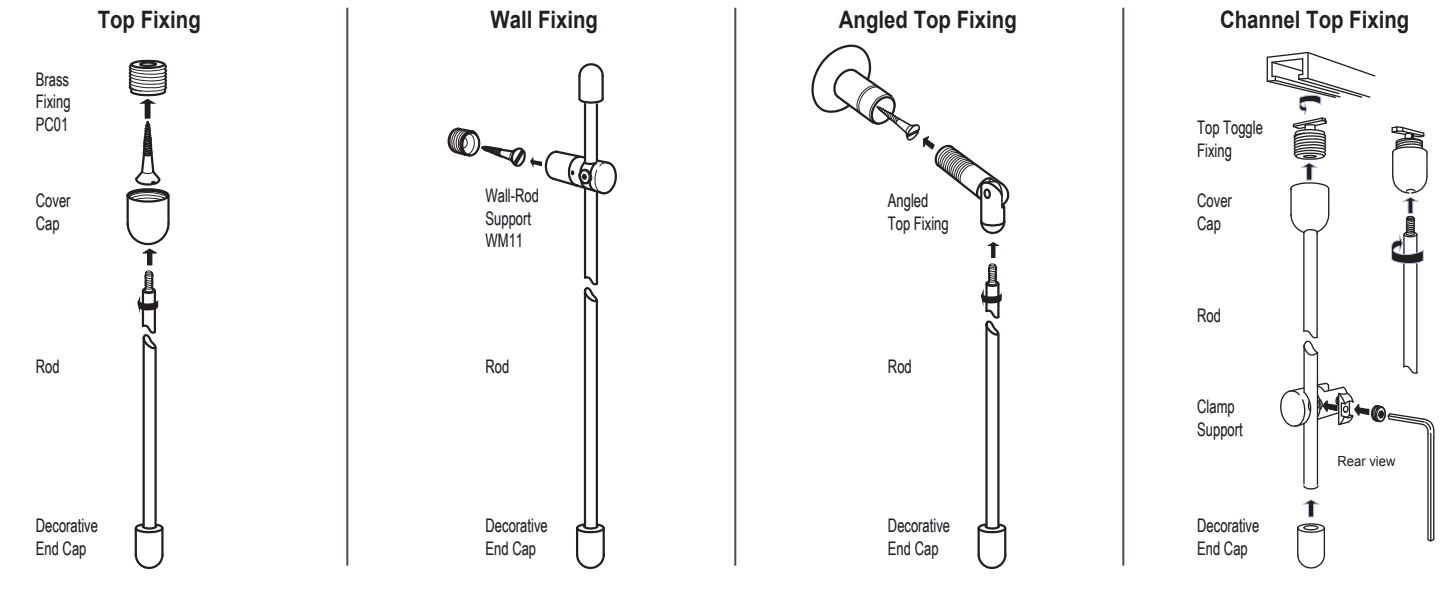

6mm Rod Display Systems - INSTALLATION GUIDELINES

Top Fixing (RS) - Rod Installation

Graphic/art panels, posters, mirrors, etc. - suspended using rod suspensions system. It can be fixed direct to the wall, ceiling, channel, or angled surfaces...