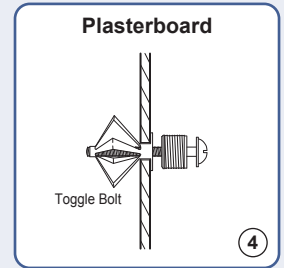

Sign & Panel Supports – Large Wall Mounts – INSTALLATION GUIDELINES

Wall Fixing

Large25 - WM15

Vertical Profile Fixing

Large50 - WM16

Large75 - WM17

Wall Fixing