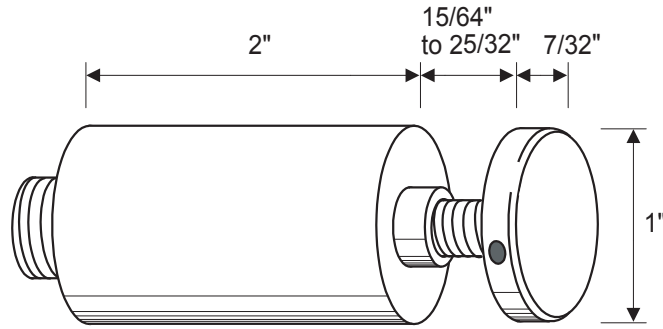

Sign & Panel Supports – Large Wall Mounts – INSTALLATION GUIDELINES

Wall Fixing

Large25 - WM15

Vertical Profile Fixing

Large50 - WM16

Large75 - WM17

Wall Fixing