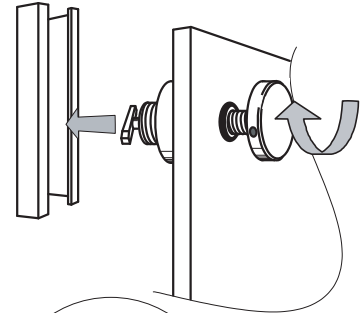

Sign & Panel Supports – Large Wall Mounts – INSTALLATION GUIDELINES

Wall Fixing

Large25 - WM15

Vertical Profile Fixing

Large50 - WM16

Large75 - WM17

Wall Fixing