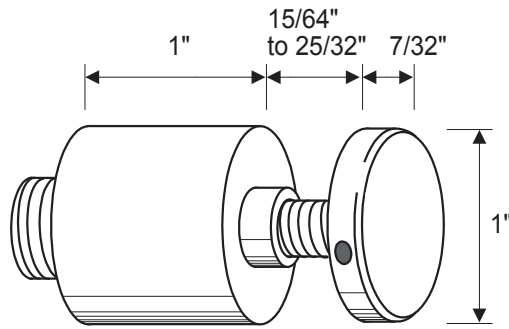

Sign & Panel Supports – Large Wall Mounts – INSTALLATION GUIDELINES

Wall Fixing

Large25 - WM15

Vertical Profile Fixing

Large50 - WM16

Large75 - WM17

Wall Fixing