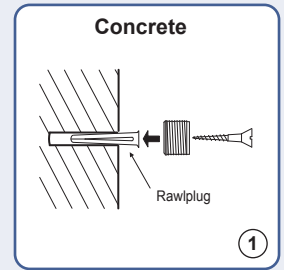

Sign & Panel Supports – Large Wall Mounts – INSTALLATION GUIDELINES

Wall Fixing

Large25 - WM15

Vertical Profile Fixing

Large50 - WM16

Large75 - WM17

Wall Fixing