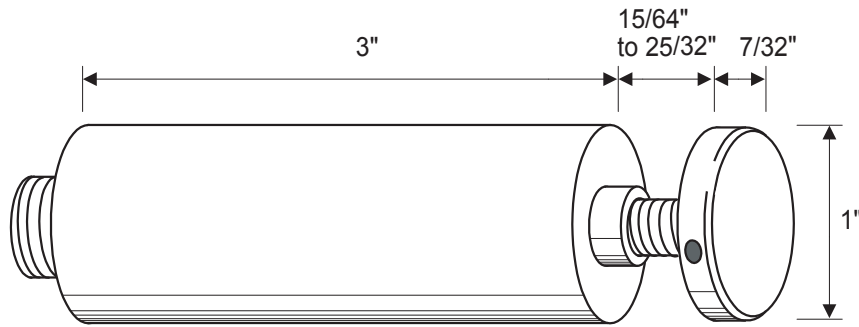

Sign & Panel Supports – Large Wall Mounts – INSTALLATION GUIDELINES

Wall Fixing

Large25 - WM15

Vertical Profile Fixing

Large50 - WM16

Large75 - WM17

Wall Fixing