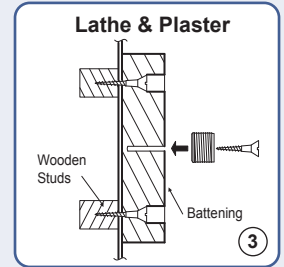

Sign & Panel Supports – Large Wall Mounts – INSTALLATION GUIDELINES

Wall Fixing

Large25 - WM15

Vertical Profile Fixing

Large50 - WM16

Large75 - WM17

Wall Fixing