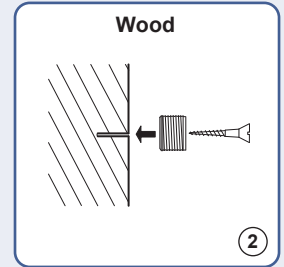

Sign & Panel Supports – Large Wall Mounts – INSTALLATION GUIDELINES

Wall Fixing

Large25 - WM15

Vertical Profile Fixing

Large50 - WM16

Large75 - WM17

Wall Fixing