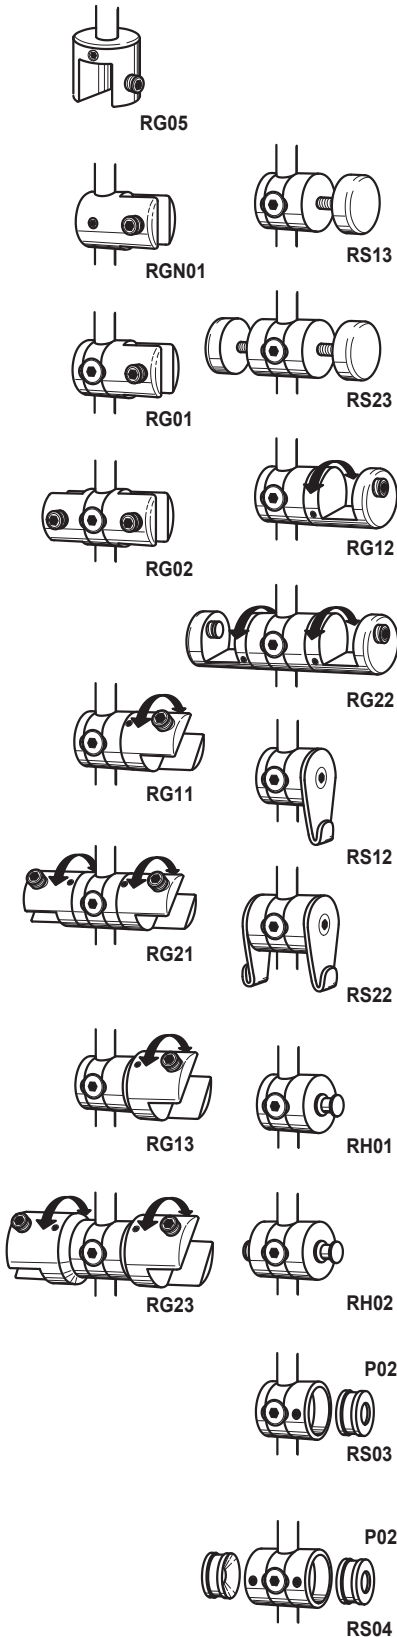

6mm Rod Display Systems - PANEL SUPPORTS

- 1 Graphic Panels - Vertical Support Single
- 2 Graphic Panels - Vertical Support Double
- 3 Easy Access Acrylic Pockets - Vertical Support Single
- 4 Easy Access Acrylic Pockets - Vertical Support Double
- 5 Graphic Panels "Sandwich" - Vertical Support Single
- 6 Graphic Panels - Top Clamp Support
- 7 Graphic Panels - Single Support w/Screw Mount
- 8 Framed Presentations - Single Support w/Screw Mount
- 9 Dimensional Presentations - Support for Drilled Panels
- 10 Graphic Panels - Support for Drilled Panels
- 11 Framed Presentations - Hook Support