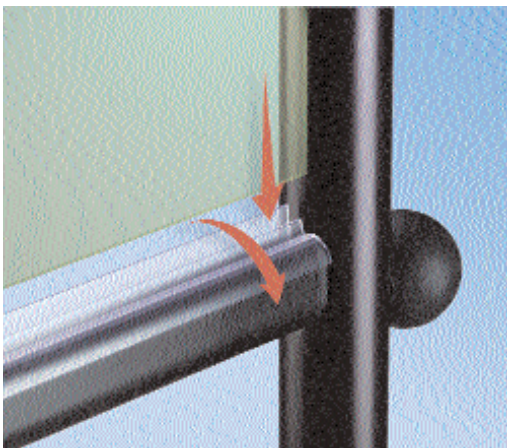

Take your promotions to new heights.

- Infinite adjustability between 48" and 84" in height.
- Width is always made to order.
- Lower bar can be set 2", 8" or 14" above floor.
- Graphics change in seconds with our AnoGotcha holders.

Metalized locking system comes standard with clear anodized aluminum poles.

Vertical poles with telescoping locks give you utmost adjustability.

Substrate Possibilities

	inches	millimeters	points
minimum thickness equivalent to: plastic grocery bag	1/1000"	1/40 mm.	1 pt.
maximum thickness equivalent to: nickel	3/32"	2 mm.	80 pt.
Use without Gotcha inserts for these substrates. equivalent to: 3.5" floppy disk	1/8"	3 mm.	125 pt.
maximum thickness equivalent to: phone cord	3/16"	5 mm.	187 pt.

Sizes reflect combined laminate and substrate thickness.

Changing graphics is simple. Just snap open, insert your graphic and snap closed.

Telescoping AnoGotcha Stand Pricing

97-0500

Graphic width between	Price
12" ← → 24"	\$189.00
25" ← → 36"	199.00
37" ← → 48"	209.00
49" ← → 66"	219.00