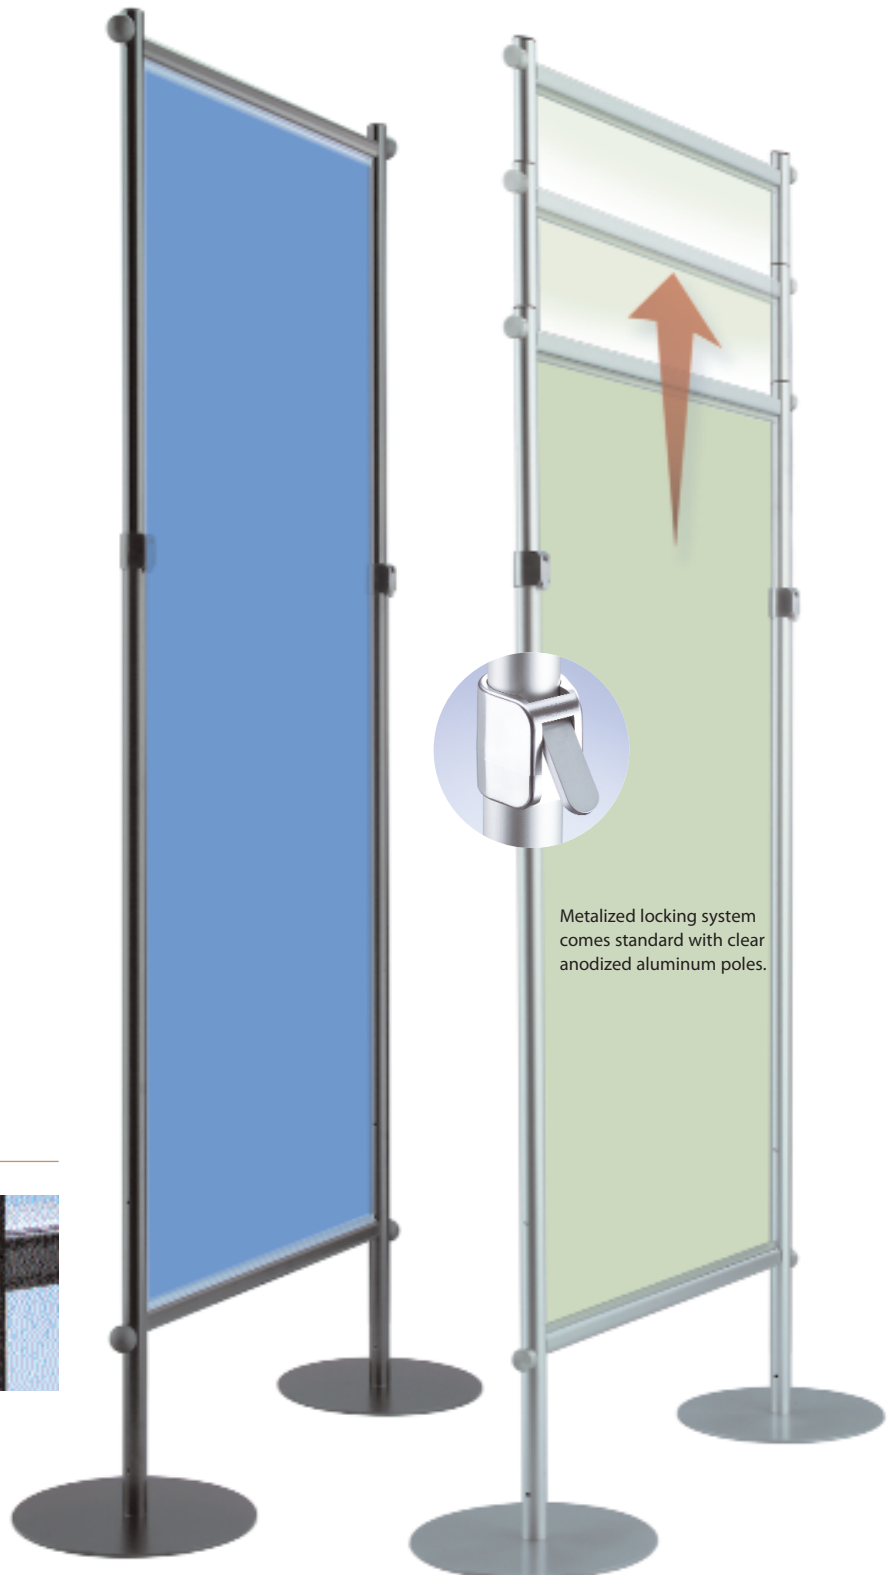

Take your promotions to new heights.

- Infinite adjustability between 48" and 84" in height.
- Width is always made to order.
- Lower bar can be set 2", 8" or 14" above floor.
- Graphics change in seconds with our AnoGotcha holders.

Width is always cut to your exact specifications.

Replacement Knob and Puck Options

97-0303
round knob
black

\$2.00 each

97-0303-AP
puck knob
clear anodized

\$2.00 each

97-0303-BP
puck knob
black

\$2.00 each

Metalized locking system comes standard with clear anodized aluminum poles.

Vertical poles with telescoping locks give you utmost adjustability.

Substrate Possibilities

	inches	millimeters	points
minimum thickness equivalent to: plastic grocery bag	1/1000"	1/40 mm.	1 pt.
maximum thickness equivalent to: nickel	3/32"	2 mm.	80 pt.
Use without Gotcha inserts for these substrates. equivalent to: 3.5" floppy disk	1/8"	3 mm.	125 pt.
maximum thickness equivalent to: phone cord	3/16"	5 mm.	187 pt.

All Telescoping AnoGotcha Stand holders are cut to your exact specifications. Call for pricing on all custom poles.

Technical Information

11" round bases standard.

Graphic sizes up to 66" wide x 48"- 84" tall. Custom sizes available.