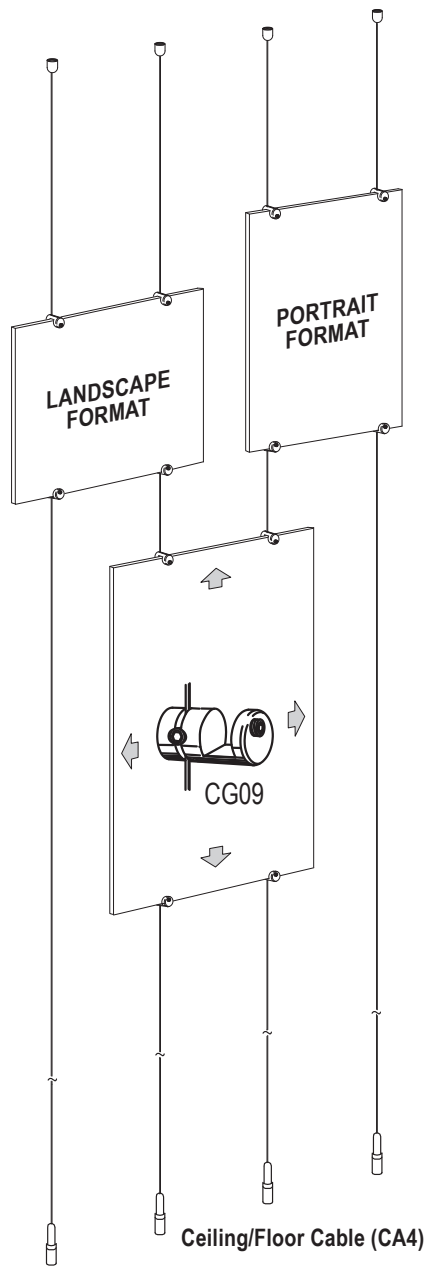

▼ CABLE DISPLAY SYSTEMS – GRAPHIC PANELS

ACRYLIC ACCESSORIES

Easy Access Pocket Portrait

Portrait pockets in 1/8" clear acrylic with polished edges. Design to take various poster, photos and documents. Also available in non-glare acrylic.

Easy Access Pocket Landscape

Landscape pockets in 1/8" clear acrylic with polished edges. Design to take various poster, photos and documents. Also available in non-glare acrylic.

"C" Shaped Easy Access Pocket

Poster display that has a decorative back panel which can be screen-printed with logos or text. Available in various sizes. Single or double sided.

Ragged Edges Acrylic Pocket

Poster display that has a decorative "ragged" edge back panel which can be frosted or colored. Made to order.

Glass or Acrylic Twin Panels

Poster display panel designed to fit graphics, prints, photos, or fine art reproductions between two pieces of clear acrylic or glass.

Leaflet Dispenser Letter Size - Single