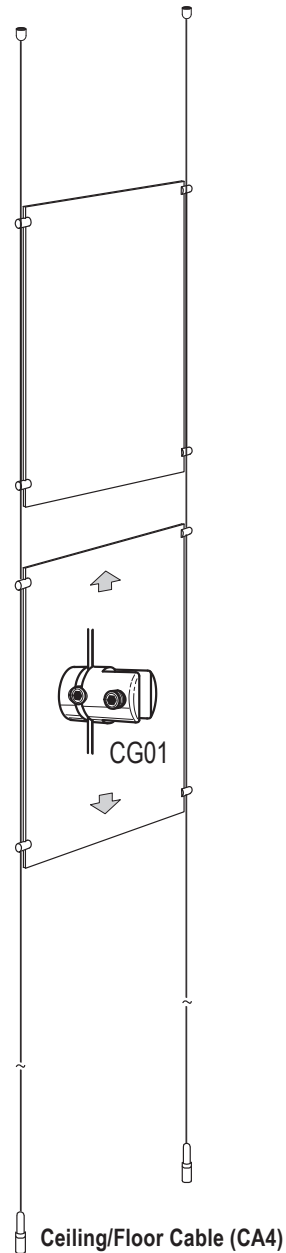

▼ CABLE DISPLAY SYSTEMS – GRAPHIC PANELS

ACRYLIC ACCESSORIES

Easy Access Pocket Portrait

Portrait pockets in 1/8" clear acrylic with polished edges. Design to take various poster, photos and documents. Also available in non-glare acrylic.

Easy Access Pocket Landscape

Landscape pockets in 1/8" clear acrylic with polished edges. Design to take various poster, photos and documents. Also available in non-glare acrylic.

"C" Shaped Easy Access Pocket

Poster display that has a decorative back panel which can be screen-printed with logos or text. Available in various sizes. Single or double sided.

Ragged Edges Acrylic Pocket

Poster display that has a decorative "ragged" edge back panel which can be frosted or colored. Made to order.

Glass or Acrylic Twin Panels

Poster display panel designed to fit graphics, prints, photos, or fine art reproductions between two pieces of clear acrylic or glass.

Leaflet Dispenser Letter Size - Single