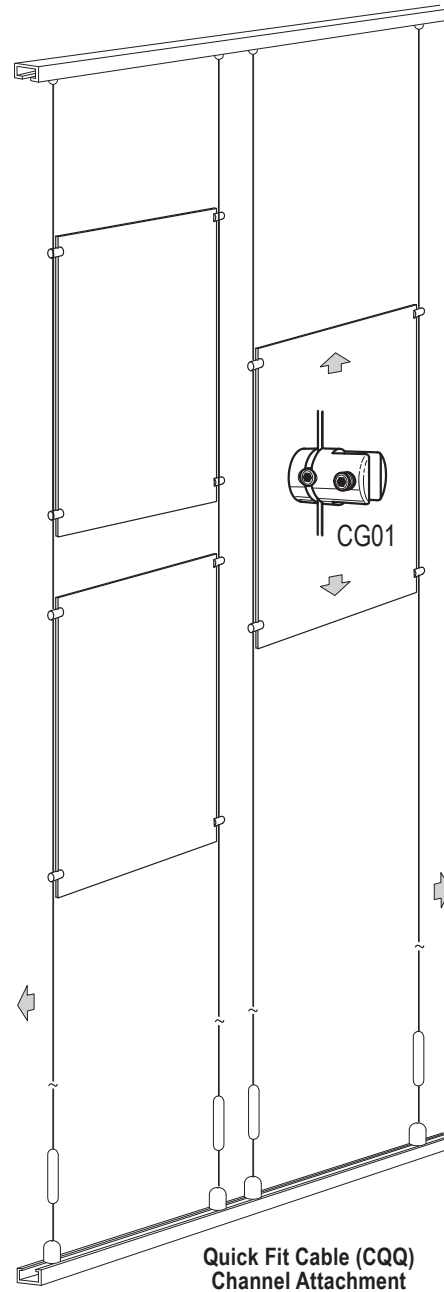

▼ CABLE DISPLAY SYSTEMS – GRAPHIC PANELS

ACRYLIC ACCESSORIES

Easy Access Pocket Portrait

Portrait pockets in 1/8" clear acrylic with polished edges. Design to take various poster, photos and documents. Also available in non-glare acrylic.

Easy Access Pocket Landscape

Landscape pockets in 1/8" clear acrylic with polished edges. Design to take various poster, photos and documents. Also available in non-glare acrylic.

"C" Shaped Easy Access Pocket

Poster display that has a decorative back panel which can be screen-printed with logos or text. Available in various sizes. Single or double sided.

Ragged Edges Acrylic Pocket

Poster display that has a decorative "ragged" edge back panel which can be frosted or colored. Made to order.

Glass or Acrylic Twin Panels

Poster display panel designed to fit graphics, prints, photos, or fine art reproductions between two pieces of clear acrylic or glass.

Leaflet Dispenser Letter Size - Single