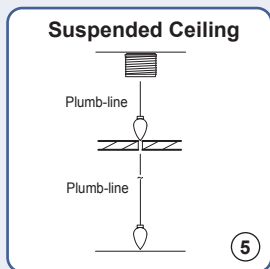

1.5mm Cable Display Systems - INSTALLATION GUIDELINES

Top Panel Fixing (CG05) - Cable Installation

Ceiling Fixing

Wall Fixing

Angled Top Fixing

Graphic/art panels, posters, mirrors, etc. - suspended using cables suspensions system. It can be fixed direct to the wall, ceiling, channel, or angled surfaces. For light panels available bottom weights.