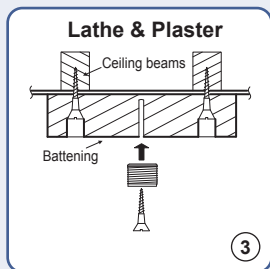

1.5mm Cable Display Systems - INSTALLATION GUIDELINES

Top Panel Fixing (CG05) - Cable Installation

Ceiling Fixing

Wall Fixing

Angled Top Fixing

Graphic/art panels, posters, mirrors, etc. - suspended using cables suspensions system. It can be fixed direct to the wall, ceiling, channel, or angled surfaces. For light panels available bottom weights.