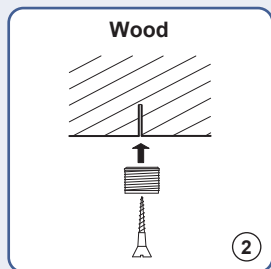

1.5mm Cable Display Systems - INSTALLATION GUIDELINES

Top Panel Fixing (CG05) - Cable Installation

Ceiling Fixing

Wall Fixing

Angled Top Fixing

Graphic/art panels, posters, mirrors, etc. - suspended using cables suspensions system. It can be fixed direct to the wall, ceiling, channel, or angled surfaces. For light panels available bottom weights.