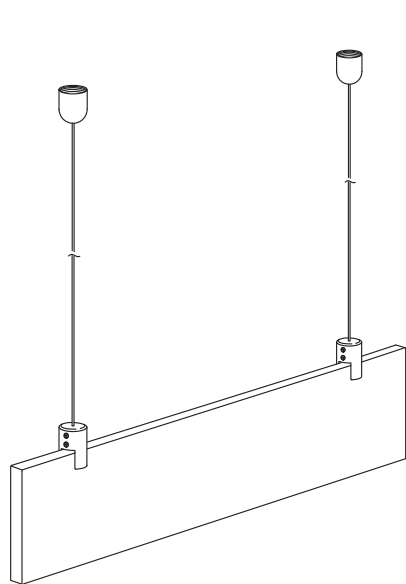

1.5mm Cable Display Systems - INSTALLATION GUIDELINES

Top Panel Fixing (CG05) - Cable Installation

Ceiling Fixing

Wall Fixing

Angled Top Fixing

Graphic/art panels, posters, mirrors, etc. - suspended using cables suspensions system. It can be fixed direct to the wall, ceiling, channel, or angled surfaces. For light panels available bottom weights.