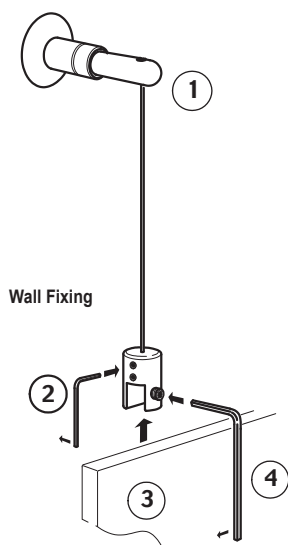

1.5mm Cable Display Systems - INSTALLATION GUIDELINES

Top Panel Fixing (CG05) - Cable Installation

Ceiling Fixing

Wall Fixing

Angled Top Fixing

Graphic/art panels, posters, mirrors, etc. - suspended using cables suspensions system. It can be fixed direct to the wall, ceiling, channel, or angled surfaces. For light panels available bottom weights.