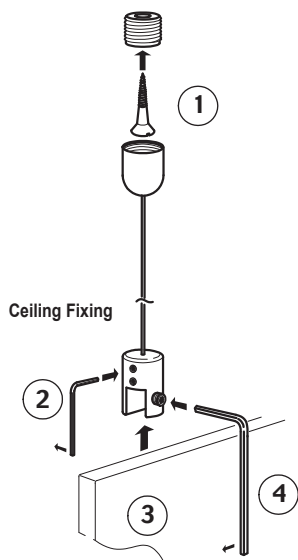

1.5mm Cable Display Systems - INSTALLATION GUIDELINES

Top Panel Fixing (CG05) - Cable Installation

Ceiling Fixing

Wall Fixing

Angled Top Fixing

Graphic/art panels, posters, mirrors, etc. - suspended using cables suspensions system. It can be fixed direct to the wall, ceiling, channel, or angled surfaces. For light panels available bottom weights.