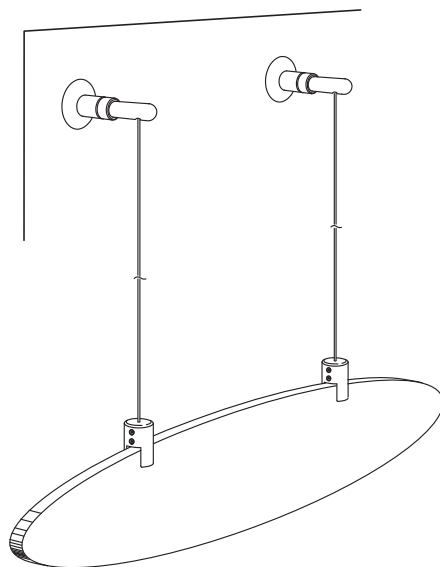

1.5mm Cable Display Systems - INSTALLATION GUIDELINES

Top Panel Fixing (CG05) - Cable Installation

Ceiling Fixing

Wall Fixing

Angled Top Fixing

Graphic/art panels, posters, mirrors, etc. - suspended using cables suspensions system. It can be fixed direct to the wall, ceiling, channel, or angled surfaces. For light panels available bottom weights.