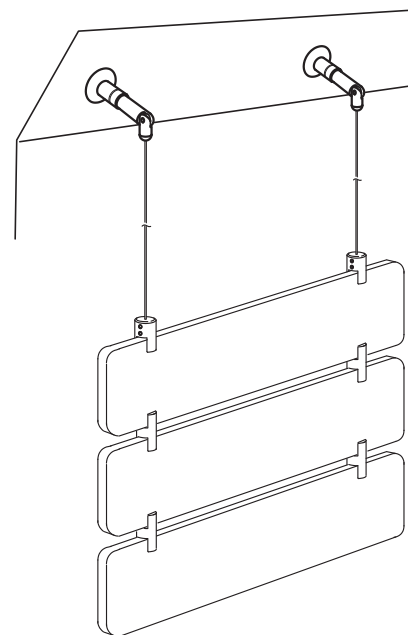

1.5mm Cable Display Systems - INSTALLATION GUIDELINES

Top Panel Fixing (CG05) - Cable Installation

Ceiling Fixing

Wall Fixing

Angled Top Fixing

Graphic/art panels, posters, mirrors, etc. - suspended using cables suspensions system. It can be fixed direct to the wall, ceiling, channel, or angled surfaces. For light panels available bottom weights.