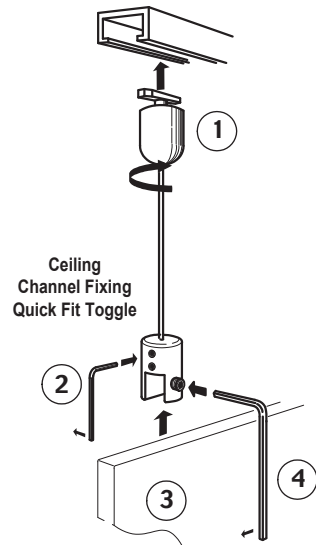

1.5mm Cable Display Systems - INSTALLATION GUIDELINES

Top Panel Fixing (CG05) - Cable Installation

Ceiling Fixing

Wall Fixing

Angled Top Fixing

Graphic/art panels, posters, mirrors, etc. - suspended using cables suspensions system. It can be fixed direct to the wall, ceiling, channel, or angled surfaces. For light panels available bottom weights.