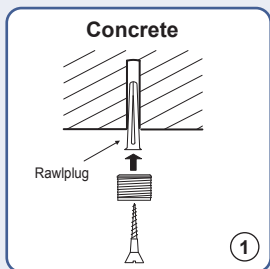

1.5mm Cable Display Systems - INSTALLATION GUIDELINES

Top Panel Fixing (CG05) - Cable Installation

Ceiling Fixing

Wall Fixing

Angled Top Fixing

Graphic/art panels, posters, mirrors, etc. - suspended using cables suspensions system. It can be fixed direct to the wall, ceiling, channel, or angled surfaces. For light panels available bottom weights.