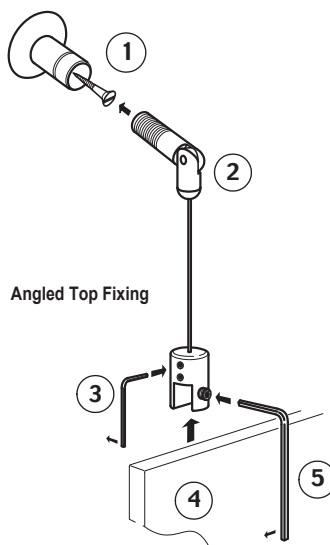

1.5mm Cable Display Systems - INSTALLATION GUIDELINES

Top Panel Fixing (CG05) - Cable Installation

Ceiling Fixing

Wall Fixing

Angled Top Fixing

Graphic/art panels, posters, mirrors, etc. - suspended using cables suspensions system. It can be fixed direct to the wall, ceiling, channel, or angled surfaces. For light panels available bottom weights.