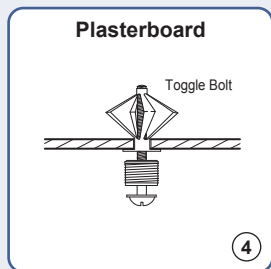

1.5mm Cable Display Systems - INSTALLATION GUIDELINES

Top Panel Fixing (CG05) - Cable Installation

Ceiling Fixing

Wall Fixing

Angled Top Fixing

Graphic/art panels, posters, mirrors, etc. - suspended using cables suspensions system. It can be fixed direct to the wall, ceiling, channel, or angled surfaces. For light panels available bottom weights.