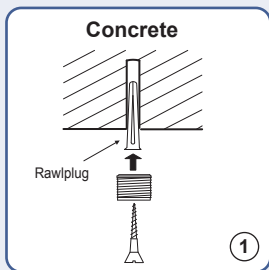

6mm Rod Display Systems - INSTALLATION GUIDELINES

Top Panel Fixing (RG05) - Rod Installation

Ceiling Fixing

Wall Fixing

Angled Top Fixing

Graphic/art panels, posters, mirrors, etc. - suspended using rod suspensions system. It can be fixed direct to the wall, ceiling, channel, or angled surfaces...