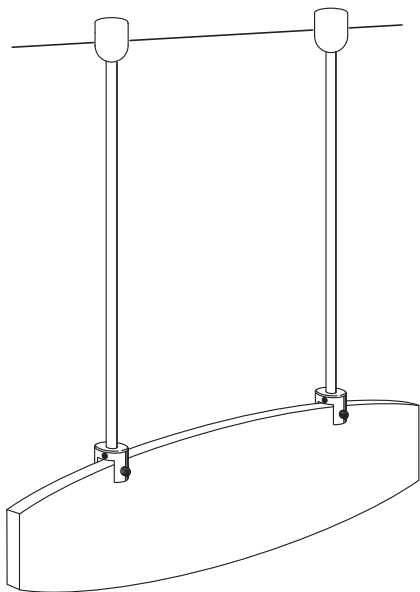

6mm Rod Display Systems - INSTALLATION GUIDELINES

Top Panel Fixing (RG05) - Rod Installation

Ceiling Fixing

Wall Fixing

Angled Top Fixing

Graphic/art panels, posters, mirrors, etc. - suspended using rod suspensions system. It can be fixed direct to the wall, ceiling, channel, or angled surfaces...