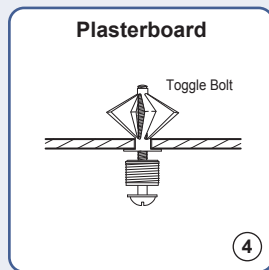

6mm Rod Display Systems - INSTALLATION GUIDELINES

Top Panel Fixing (RG05) - Rod Installation

Ceiling Fixing

Wall Fixing

Angled Top Fixing

Graphic/art panels, posters, mirrors, etc. - suspended using rod suspensions system. It can be fixed direct to the wall, ceiling, channel, or angled surfaces...