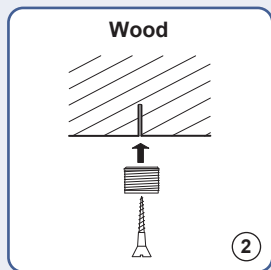

6mm Rod Display Systems - INSTALLATION GUIDELINES

Top Panel Fixing (RG05) - Rod Installation

Ceiling Fixing

Wall Fixing

Angled Top Fixing

Graphic/art panels, posters, mirrors, etc. - suspended using rod suspensions system. It can be fixed direct to the wall, ceiling, channel, or angled surfaces...