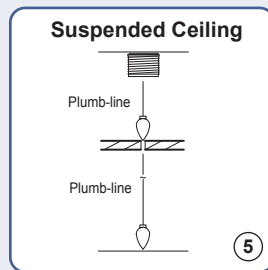

6mm Rod Display Systems - INSTALLATION GUIDELINES

Top Panel Fixing (RG05) - Rod Installation

Ceiling Fixing

Wall Fixing

Angled Top Fixing

Graphic/art panels, posters, mirrors, etc. - suspended using rod suspensions system. It can be fixed direct to the wall, ceiling, channel, or angled surfaces...