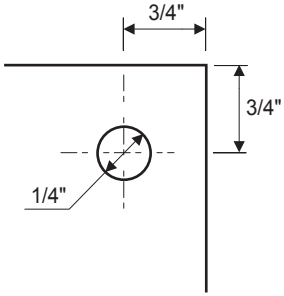

6mm Rod Display Systems - INSTALLATION GUIDELINES

Glass / Wood Shelf Fixing - RS01 Support (Drilled Shelf)

Glass Shelf Fixing - RS11 Support + P08 Screw (Drilled Shelf)

Glass Shelf Fixing - RS21 Support + P08 Screw (Drilled Shelf)