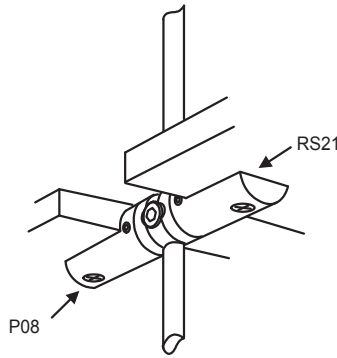

6mm Rod Display Systems - INSTALLATION GUIDELINES

Glass / Wood Shelf Fixing - RS01 Support (Drilled Shelf)

Glass Shelf Fixing - RS11 Support + P08 Screw (Drilled Shelf)

Glass Shelf Fixing - RS21 Support + P08 Screw (Drilled Shelf)

Wooden Shelf Fixing - RS11 Support + Screw