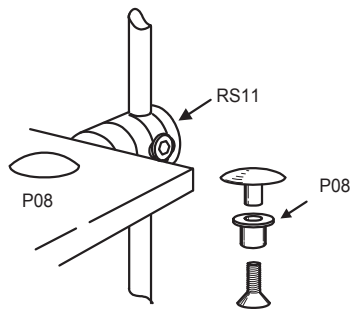

6mm Rod Display Systems - INSTALLATION GUIDELINES

Glass / Wood Shelf Fixing - RS01 Support (Drilled Shelf)

Glass Shelf Fixing - RS11 Support + P08 Screw (Drilled Shelf)

Glass Shelf Fixing - RS21 Support + P08 Screw (Drilled Shelf)

Wooden Shelf Fixing - RS11 Support + Screw