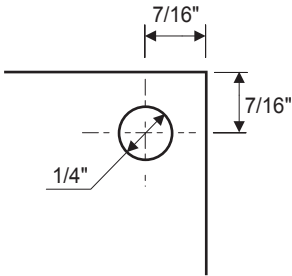

6mm Rod Display Systems - INSTALLATION GUIDELINES

Glass / Wood Shelf Fixing - RS01 Support (Drilled Shelf)

Glass Shelf Fixing - RS11 Support + P08 Screw (Drilled Shelf)

Glass Shelf Fixing - RS21 Support + P08 Screw (Drilled Shelf)