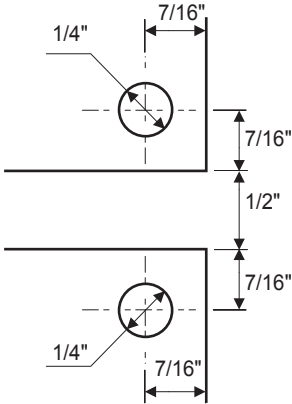

6mm Rod Display Systems - INSTALLATION GUIDELINES

Glass / Wood Shelf Fixing - RS01 Support (Drilled Shelf)

Glass Shelf Fixing - RS11 Support + P08 Screw (Drilled Shelf)

Glass Shelf Fixing - RS21 Support + P08 Screw (Drilled Shelf)