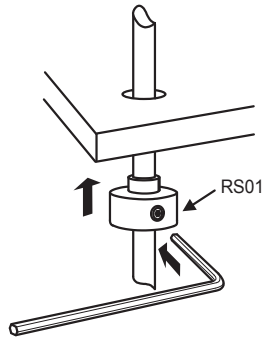

6mm Rod Display Systems - INSTALLATION GUIDELINES

Glass / Wood Shelf Fixing - RS01 Support (Drilled Shelf)

Glass Shelf Fixing - RS11 Support + P08 Screw (Drilled Shelf)

Glass Shelf Fixing - RS21 Support + P08 Screw (Drilled Shelf)

Wooden Shelf Fixing - RS11 Support + Screw