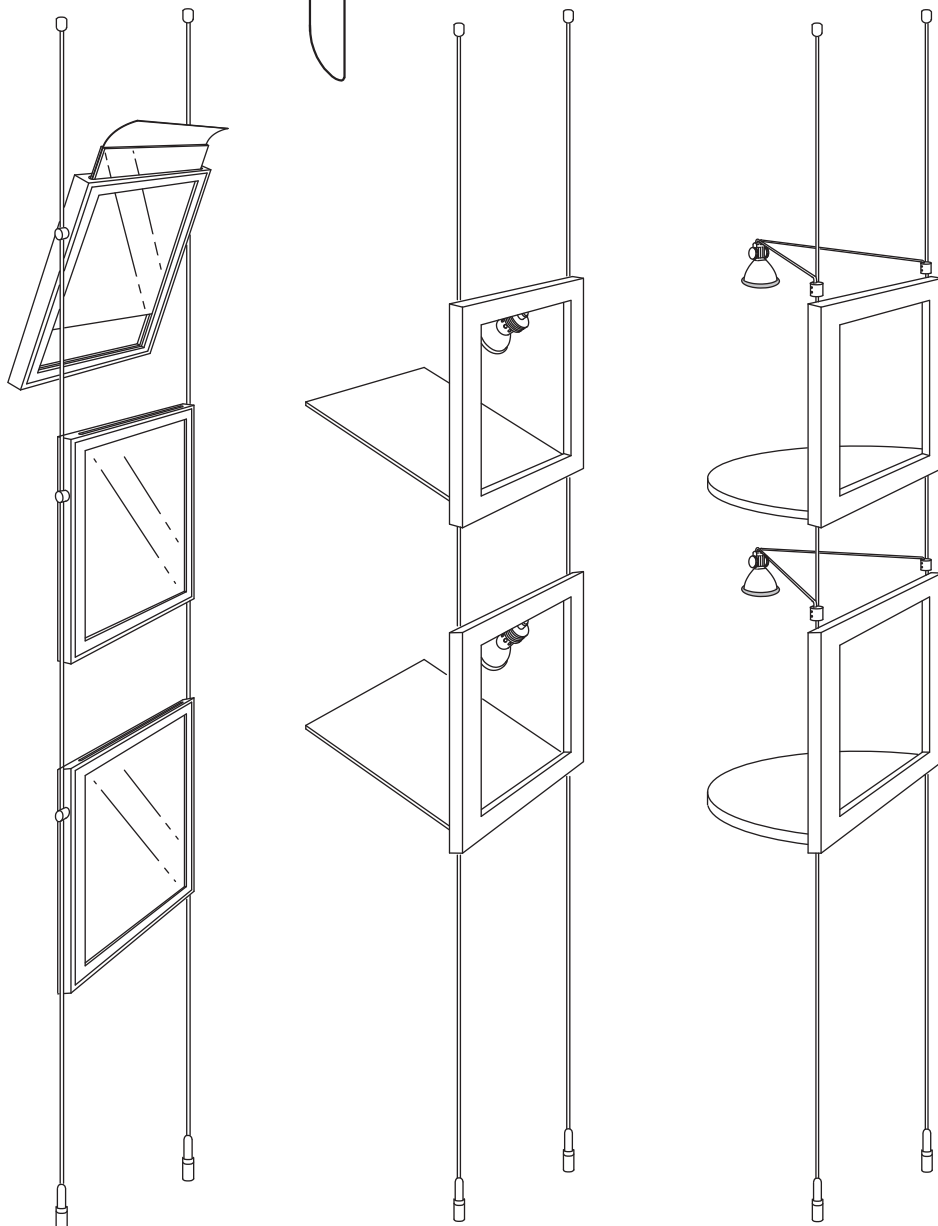

6mm Rod Display Systems - INSTALLATION GUIDELINES

RS03 Support Installation

Panel Fixings

Shelf Fixings

Framed Art Fixings

Showcase Fixings