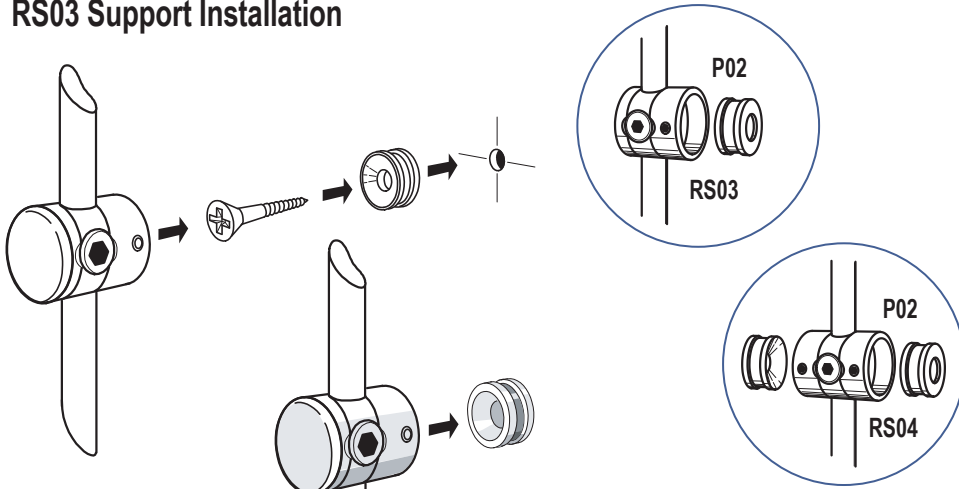

6mm Rod Display Systems - INSTALLATION GUIDELINES

RS03 Support Installation

Panel Fixings

Shelf Fixings

Framed Art Fixings

Showcase Fixings