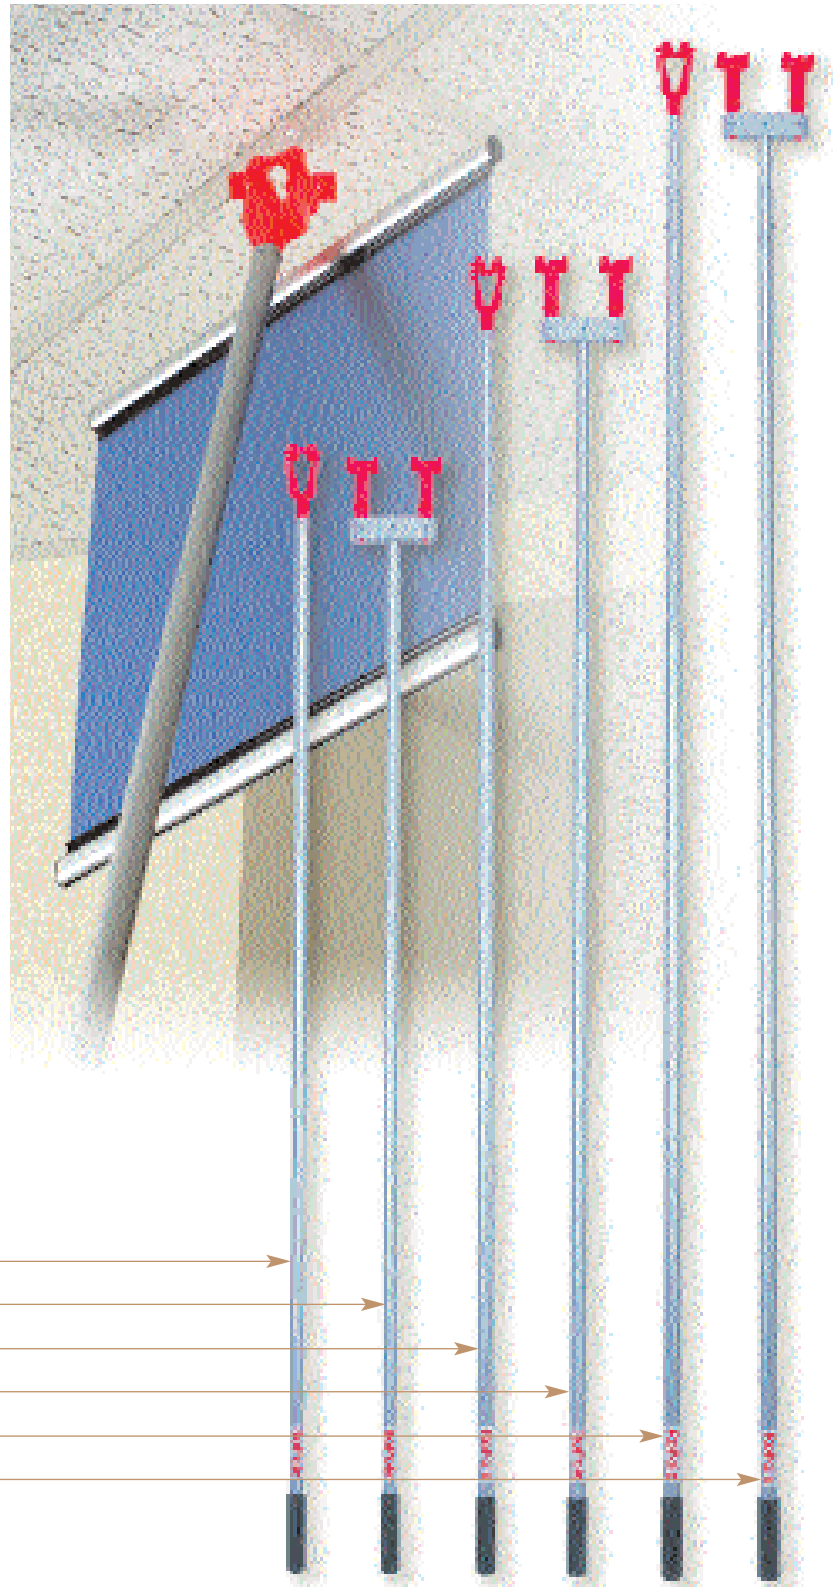

Hang your signs quickly and safely without a ladder.

- With a simple twist of the RoPole, anchors lock onto grid.
- Models available for one or two points-of-hanging.
- Use with our popular Spider Anchors — see following page.

RoPole Accessories

RoPole Pricing

| | For Ceilings Up To | Price |
|---------------------|--------------------|---------|
| OneUp RO12-SPOM | 12' | \$14.00 |
| BiClops RO12-SPOMBI | | 23.00 |
| OneUp RO15-SPOM | 15' | \$43.00 |
| BiClops RO15-SPOMBI | | 72.00 |
| OneUp RO20-SPOM | 20' | \$57.00 |
| BiClops RO20-SPOMBI | | 85.00 |