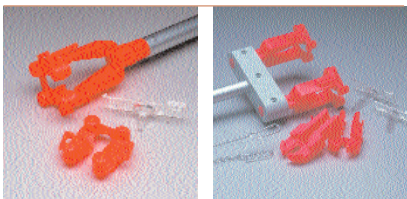

Hang your signs quickly and safely without a ladder.

- With a simple twist of the RoPole, anchors lock onto grid.
- Models available for one or two points-of-hanging.
- Use with our popular Spider Anchors — see following page.

RoPole Accessories

RoPole Pricing

| | For Ceilings Up To | Price |
|---------------------|--------------------|---------|
| OneUp RO12-SPOM | 12' | \$14.00 |
| BiClops RO12-SPOMBI | | 23.00 |
| OneUp RO15-SPOM | 15' | \$43.00 |
| BiClops RO15-SPOMBI | | 72.00 |
| OneUp RO20-SPOM | 20' | \$57.00 |
| BiClops RO20-SPOMBI | | 85.00 |