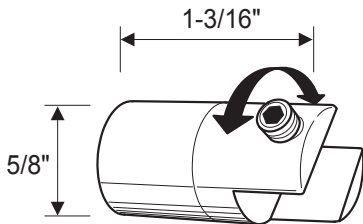

Installation Guidelines

Shelf & Panel Supports

800.753.9688 • www.novadisplay.com

Shelf/Panel Support - WM03

Shelf/Panel Support - WM04

Shelf/Panel Support - WM01

Shelf/Panel Support - WM02

Shelf/Panel Support - WM10

WM03

SHELF / PANEL SUPPORT
For shelves up to 7mm (9/32") thick
Length - 16mm (5/8")
Spacing from wall - 5mm (13/64")

WM04

SHELF / PANEL SUPPORT
For shelves up to 10mm (25/64") thick
Length - 16mm (5/8")
Spacing from wall - 5mm (13/64")

WM01

SHELF / PANEL SUPPORT
For shelves up to 7mm (9/32") thick
Length - 30mm (1-3/16")
Spacing from wall - 19mm (7/8")

WM02

SHELF / PANEL SUPPORT
For shelves up to 10mm (25/64") thick
Length - 30mm (1-3/16")
Spacing from wall - 19mm (7/8")