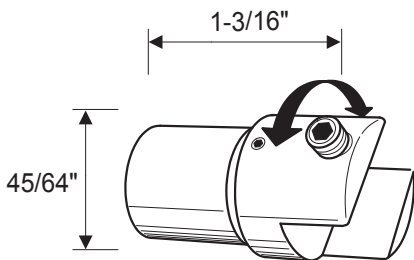

Installation Guidelines

Shelf & Panel Supports

800.753.9688 • www.novadisplay.com

Shelf/Panel Support - WM03

Shelf/Panel Support - WM04

Shelf/Panel Support - WM01

Shelf/Panel Support - WM02

Shelf/Panel Support - WM10

WM03

SHELF / PANEL SUPPORT
For shelves up to 7mm (9/32") thick
Length - 16mm (5/8")
Spacing from wall - 5mm (13/64")

WM04

SHELF / PANEL SUPPORT
For shelves up to 10mm (25/64") thick
Length - 16mm (5/8")
Spacing from wall - 5mm (13/64")

WM01

SHELF / PANEL SUPPORT
For shelves up to 7mm (9/32") thick
Length - 30mm (1-3/16")
Spacing from wall - 19mm (7/8")

WM02

SHELF / PANEL SUPPORT
For shelves up to 10mm (25/64") thick
Length - 30mm (1-3/16")
Spacing from wall - 19mm (7/8")