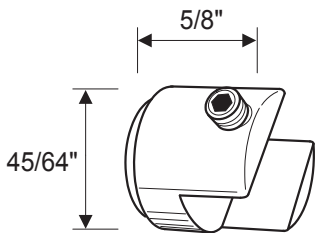

Installation Guidelines

Shelf & Panel Supports

800.753.9688 • www.novadisplay.com

Shelf/Panel Support - WM03

Shelf/Panel Support - WM04

Shelf/Panel Support - WM01

Shelf/Panel Support - WM02

Shelf/Panel Support - WM10

WM03

SHELF / PANEL SUPPORT
For shelves up to 7mm (9/32") thick
Length - 16mm (5/8")
Spacing from wall - 5mm (13/64")

WM04

SHELF / PANEL SUPPORT
For shelves up to 10mm (25/64") thick
Length - 16mm (5/8")
Spacing from wall - 5mm (13/64")

WM01

SHELF / PANEL SUPPORT
For shelves up to 7mm (9/32") thick
Length - 30mm (1-3/16")
Spacing from wall - 19mm (7/8")

WM02

SHELF / PANEL SUPPORT
For shelves up to 10mm (25/64") thick
Length - 30mm (1-3/16")
Spacing from wall - 19mm (7/8")