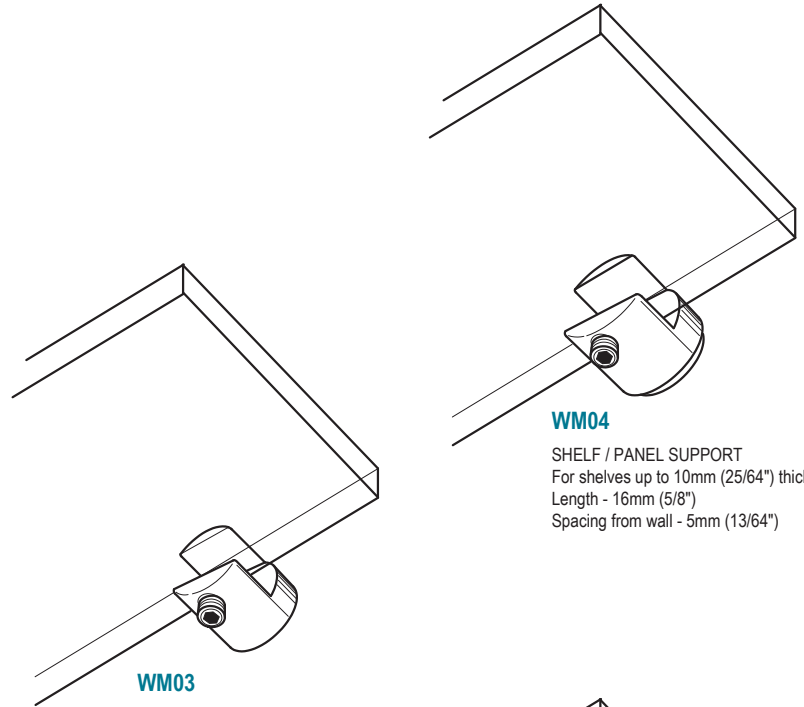

Installation Guidelines

Shelf & Panel Supports

800.753.9688 • www.novadisplay.com

Shelf/Panel Support - WM03

Shelf/Panel Support - WM04

Shelf/Panel Support - WM01

Shelf/Panel Support - WM02

Shelf/Panel Support - WM10

WM03

SHELF / PANEL SUPPORT
For shelves up to 7mm (9/32") thick
Length - 16mm (5/8")
Spacing from wall - 5mm (13/64")

WM04

SHELF / PANEL SUPPORT
For shelves up to 10mm (25/64") thick
Length - 16mm (5/8")
Spacing from wall - 5mm (13/64")

WM01

SHELF / PANEL SUPPORT
For shelves up to 7mm (9/32") thick
Length - 30mm (1-3/16")
Spacing from wall - 19mm (7/8")

WM02

SHELF / PANEL SUPPORT
For shelves up to 10mm (25/64") thick
Length - 30mm (1-3/16")
Spacing from wall - 19mm (7/8")