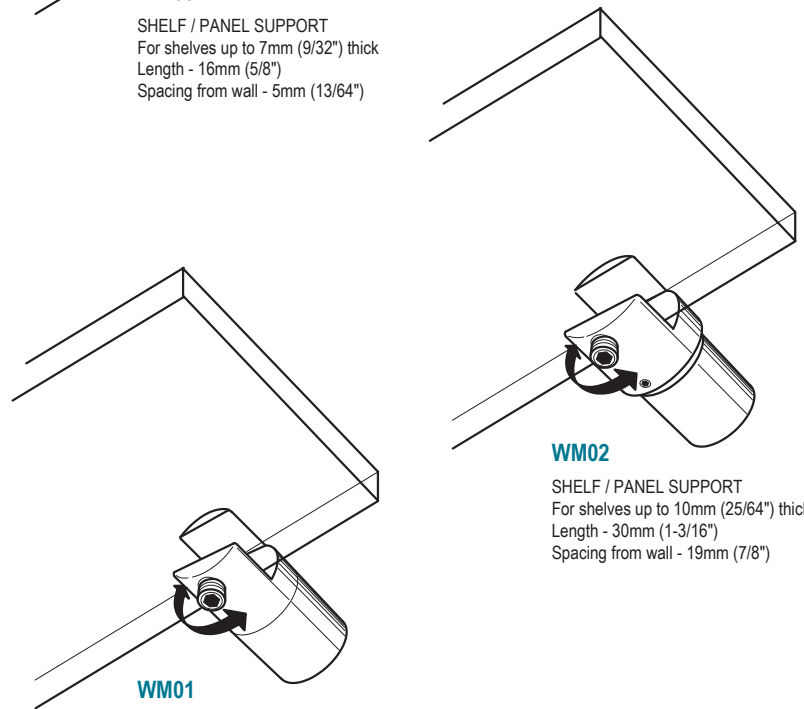

Installation Guidelines

Shelf & Panel Supports

800.753.9688 • www.novadisplay.com

Shelf/Panel Support - WM03

Shelf/Panel Support - WM04

Shelf/Panel Support - WM01

Shelf/Panel Support - WM02

Shelf/Panel Support - WM10

WM03

SHELF / PANEL SUPPORT
For shelves up to 7mm (9/32") thick
Length - 16mm (5/8")
Spacing from wall - 5mm (13/64")

WM04

SHELF / PANEL SUPPORT
For shelves up to 10mm (25/64") thick
Length - 16mm (5/8")
Spacing from wall - 5mm (13/64")

WM01

SHELF / PANEL SUPPORT
For shelves up to 7mm (9/32") thick
Length - 30mm (1-3/16")
Spacing from wall - 19mm (7/8")

WM02

SHELF / PANEL SUPPORT
For shelves up to 10mm (25/64") thick
Length - 30mm (1-3/16")
Spacing from wall - 19mm (7/8")