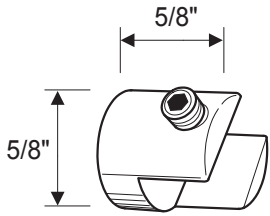

Installation Guidelines

Shelf & Panel Supports

800.753.9688 • www.novadisplay.com

Shelf/Panel Support - WM03

Shelf/Panel Support - WM04

Shelf/Panel Support - WM01

Shelf/Panel Support - WM02

Shelf/Panel Support - WM10

WM03

SHELF / PANEL SUPPORT
For shelves up to 7mm (9/32") thick
Length - 16mm (5/8")
Spacing from wall - 5mm (13/64")

WM04

SHELF / PANEL SUPPORT
For shelves up to 10mm (25/64") thick
Length - 16mm (5/8")
Spacing from wall - 5mm (13/64")

WM01

SHELF / PANEL SUPPORT
For shelves up to 7mm (9/32") thick
Length - 30mm (1-3/16")
Spacing from wall - 19mm (7/8")

WM02

SHELF / PANEL SUPPORT
For shelves up to 10mm (25/64") thick
Length - 30mm (1-3/16")
Spacing from wall - 19mm (7/8")