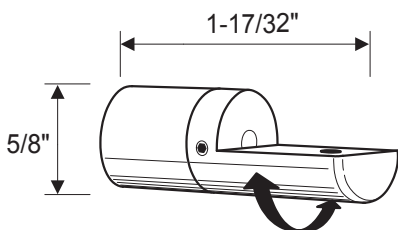

Installation Guidelines

Shelf & Panel Supports

800.753.9688 • www.novadisplay.com

Shelf/Panel Support - WM03

Shelf/Panel Support - WM04

Shelf/Panel Support - WM01

Shelf/Panel Support - WM02

Shelf/Panel Support - WM10

WM03

SHELF / PANEL SUPPORT
For shelves up to 7mm (9/32") thick
Length - 16mm (5/8")
Spacing from wall - 5mm (13/64")

WM04

SHELF / PANEL SUPPORT
For shelves up to 10mm (25/64") thick
Length - 16mm (5/8")
Spacing from wall - 5mm (13/64")

WM01

SHELF / PANEL SUPPORT
For shelves up to 7mm (9/32") thick
Length - 30mm (1-3/16")
Spacing from wall - 19mm (7/8")

WM02

SHELF / PANEL SUPPORT
For shelves up to 10mm (25/64") thick
Length - 30mm (1-3/16")
Spacing from wall - 19mm (7/8")